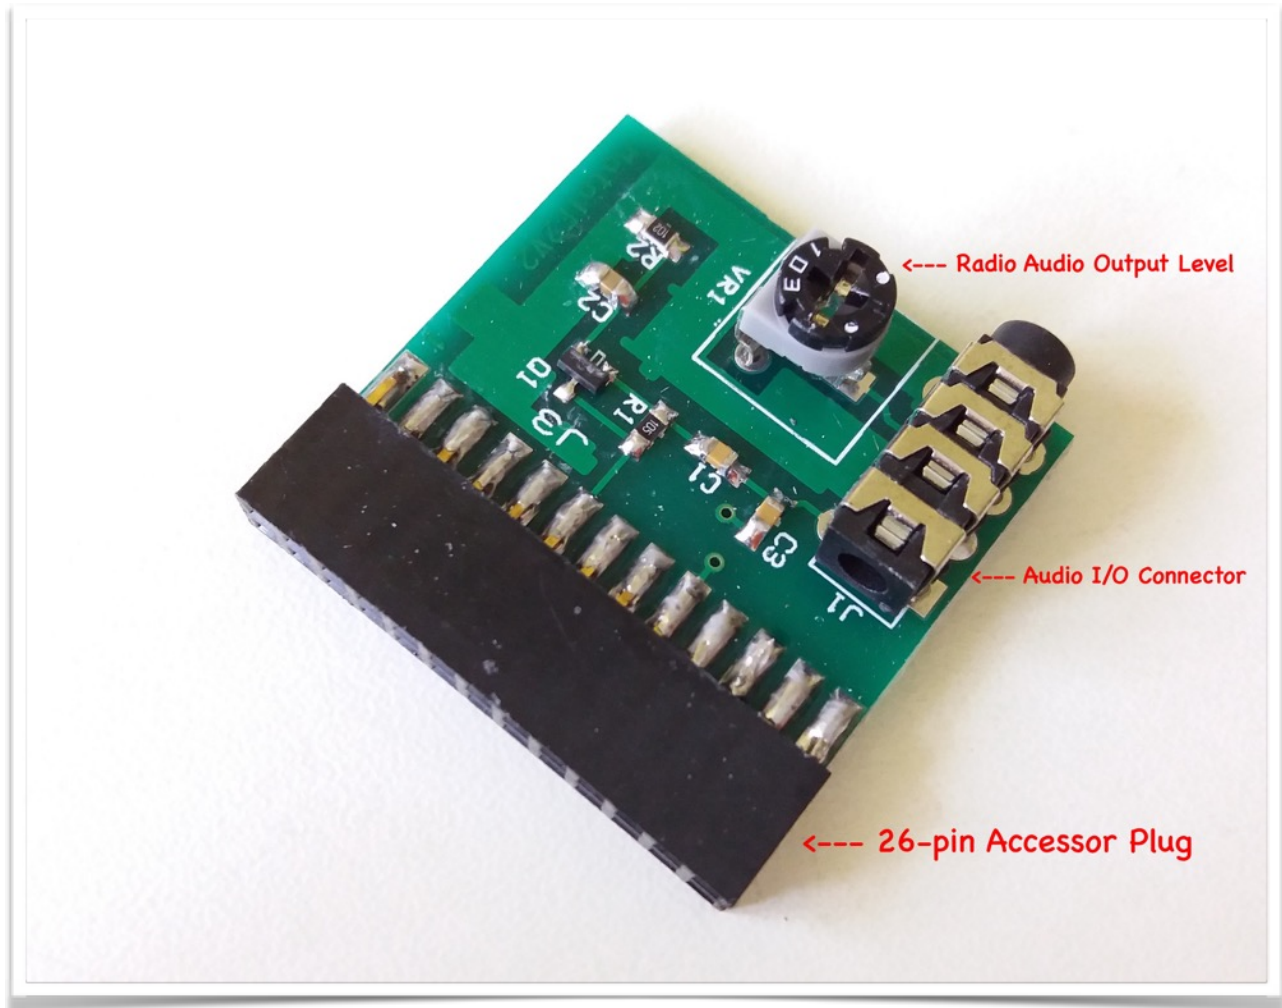

Solidtronic

RT-M26 Radio Transceiver Connection Module

Motorola "MotoTRBO" Series 26-pin Accessory Connector

The M26 Radio Transceiver Connection Module combines the 4PS Transceiver Connection Cable to support most Motorola MotoTRBO mobile radios including but not limit to below list of models: